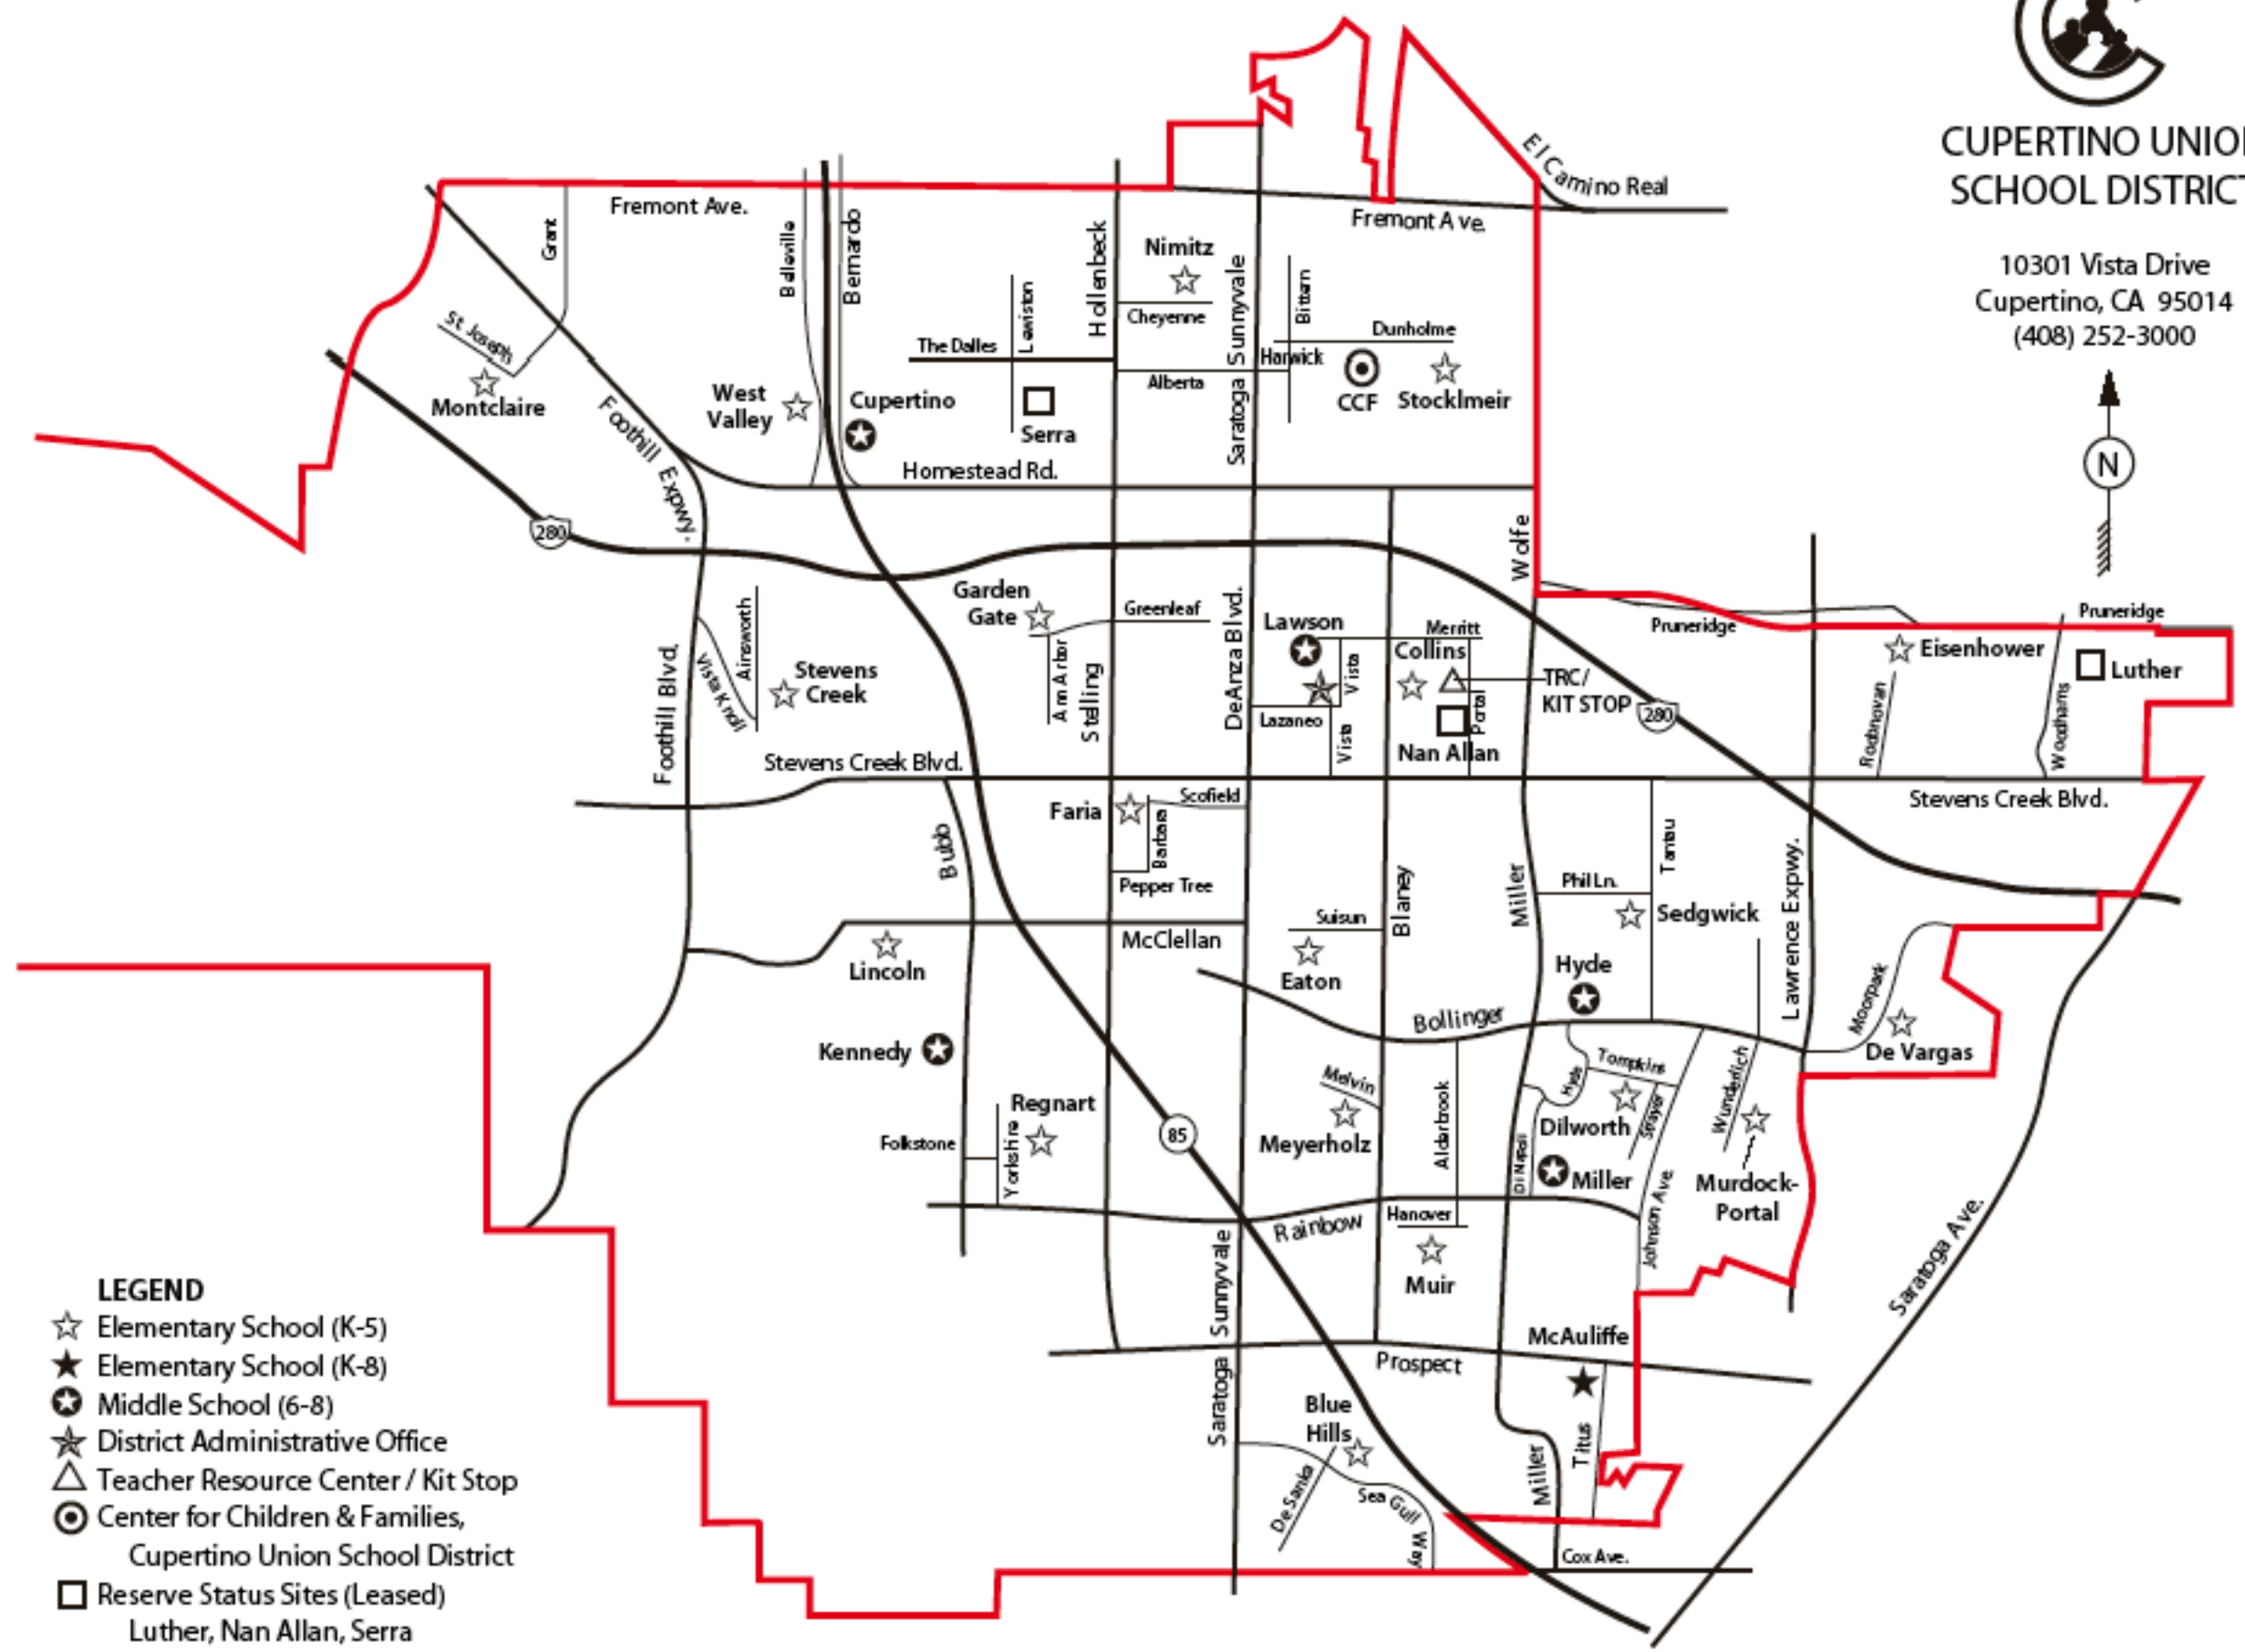

CUPERTINO UNION SCHOOL DISTRICT

10301 Vista Drive
Cupertino, CA 95014
(408) 252-3000

- LEGEND**
- ☆ Elementary School (K-5)
 - ★ Elementary School (K-8)
 - ⊙ Middle School (6-8)
 - ☆ District Administrative Office
 - △ Teacher Resource Center / Kit Stop
 - ⊙ Center for Children & Families, Cupertino Union School District
 - Reserve Status Sites (Leased)
Luther, Nan Allan, Serra