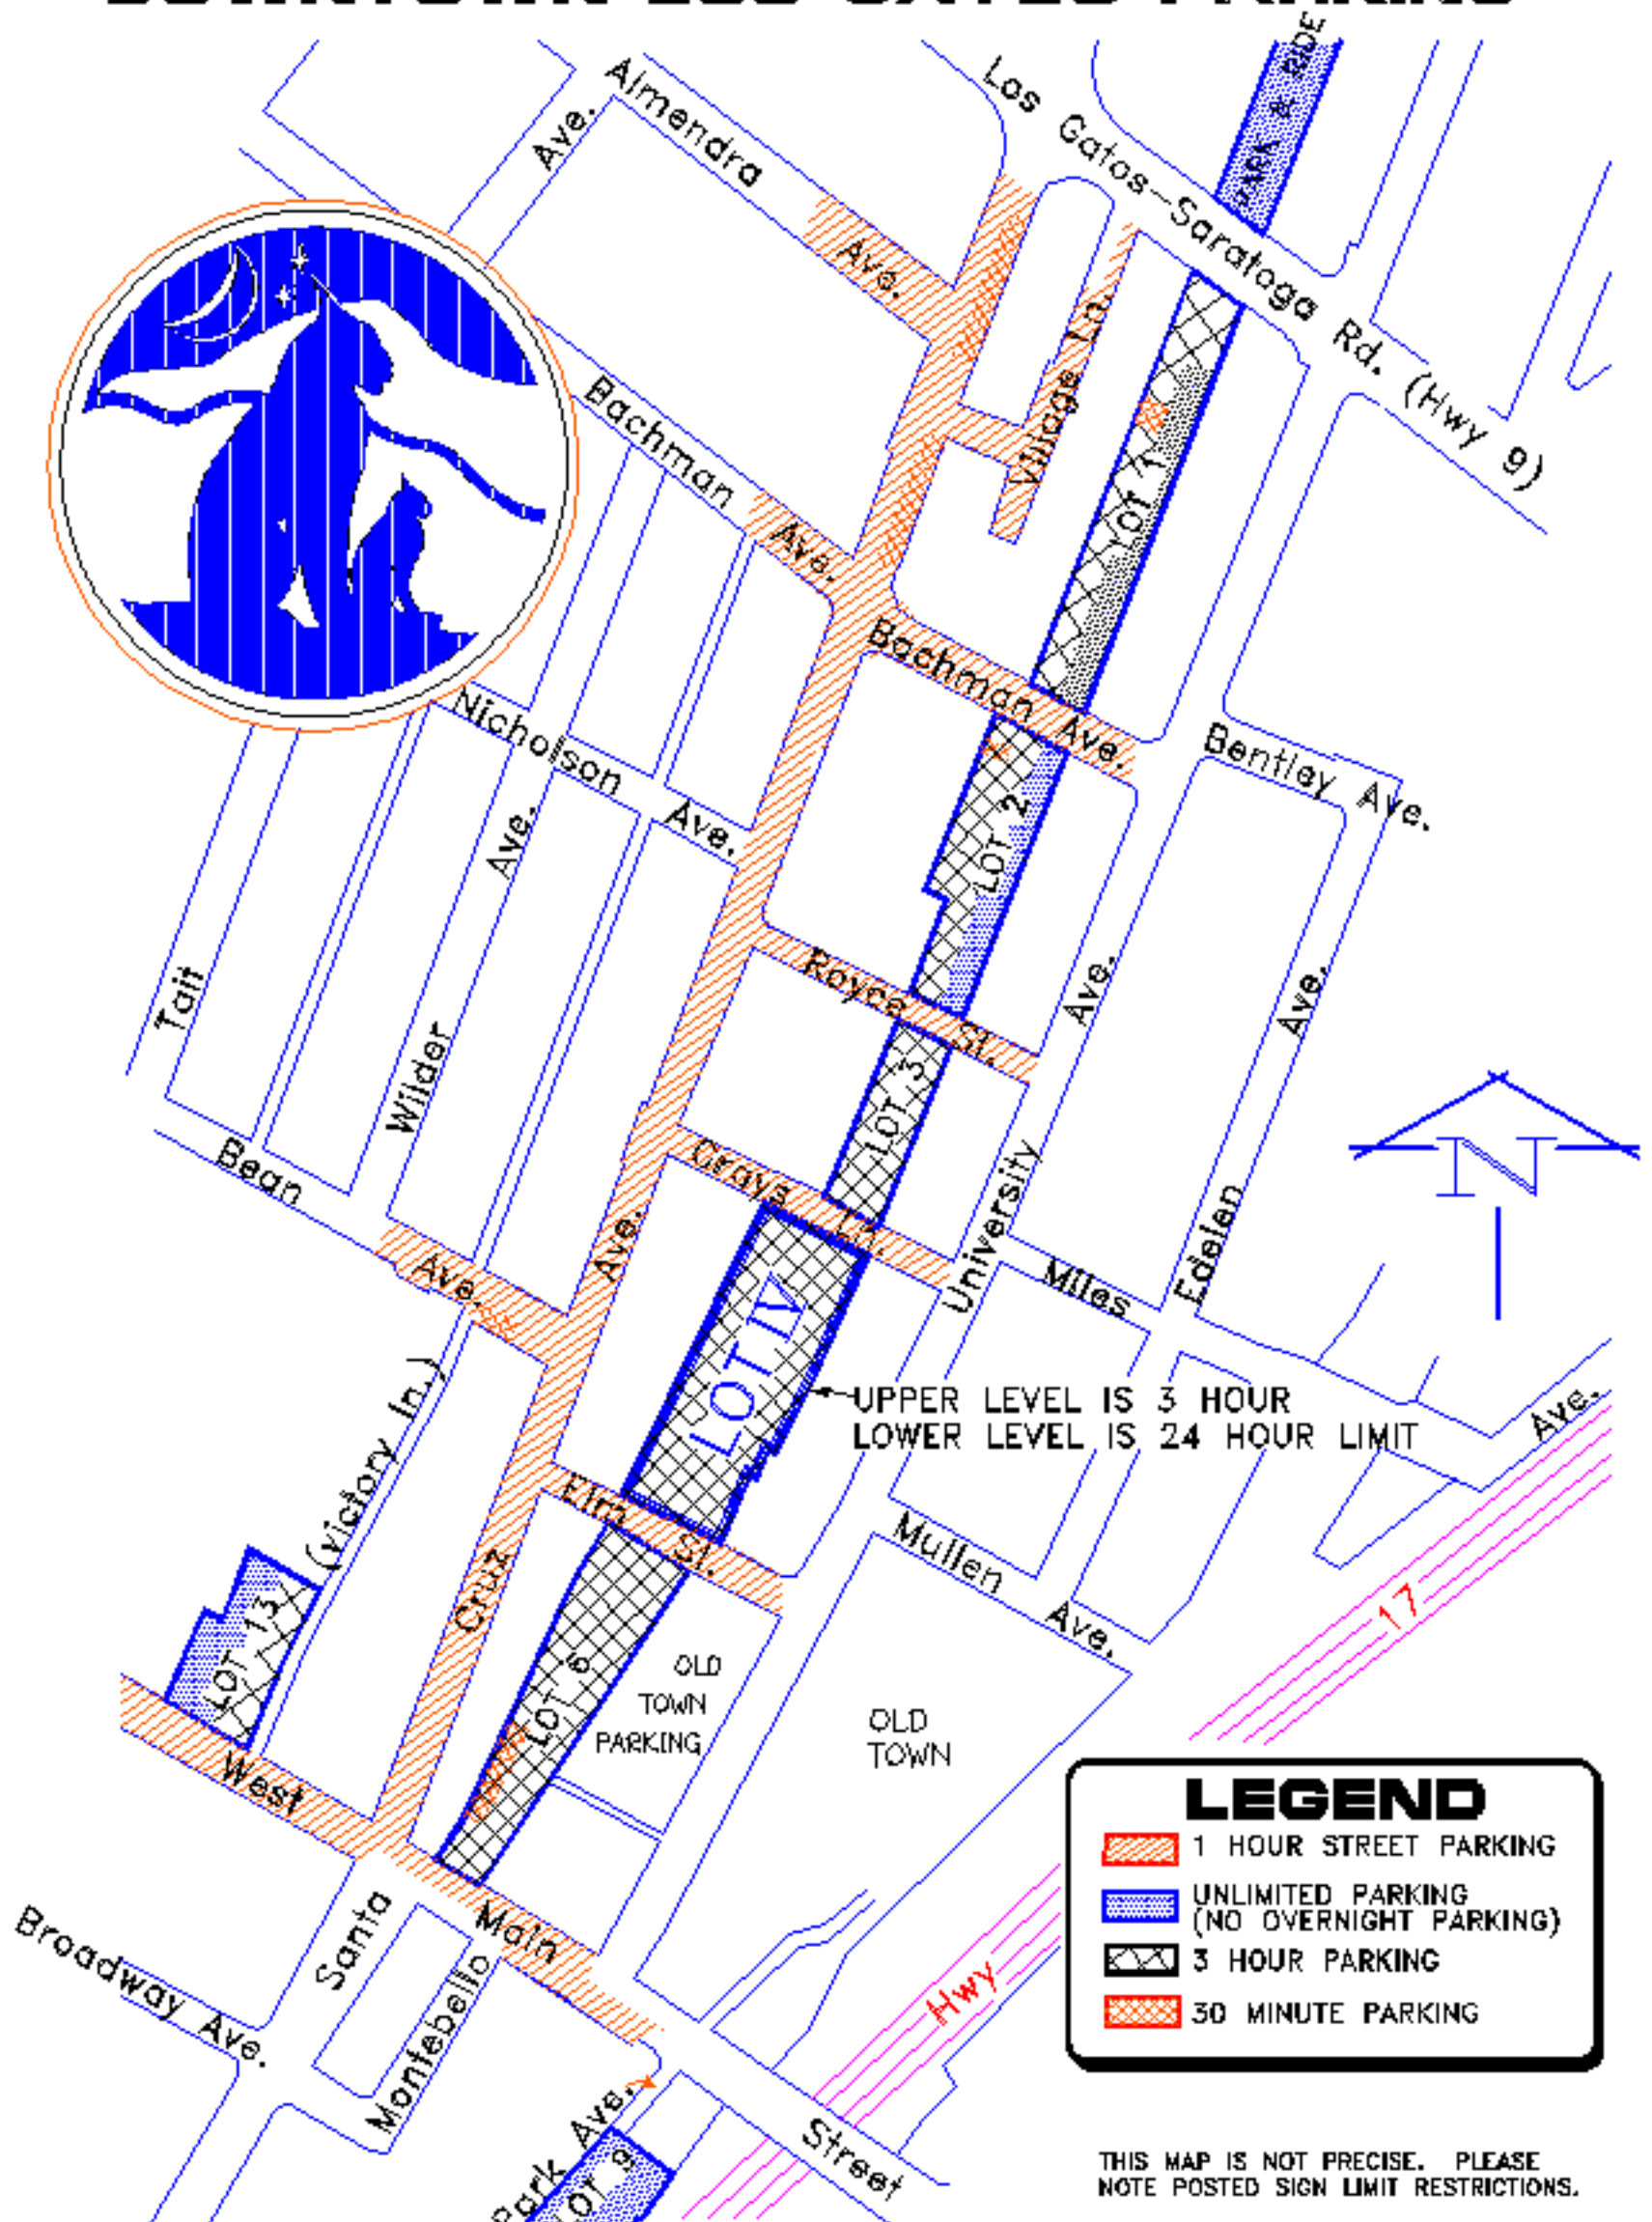

DOWNTOWN LOS GATOS PARKING

UPPER LEVEL IS 3 HOUR
LOWER LEVEL IS 24 HOUR LIMIT

LEGEND

-  1 HOUR STREET PARKING
-  UNLIMITED PARKING (NO OVERNIGHT PARKING)
-  3 HOUR PARKING
-  30 MINUTE PARKING

THIS MAP IS NOT PRECISE. PLEASE NOTE POSTED SIGN LIMIT RESTRICTIONS.