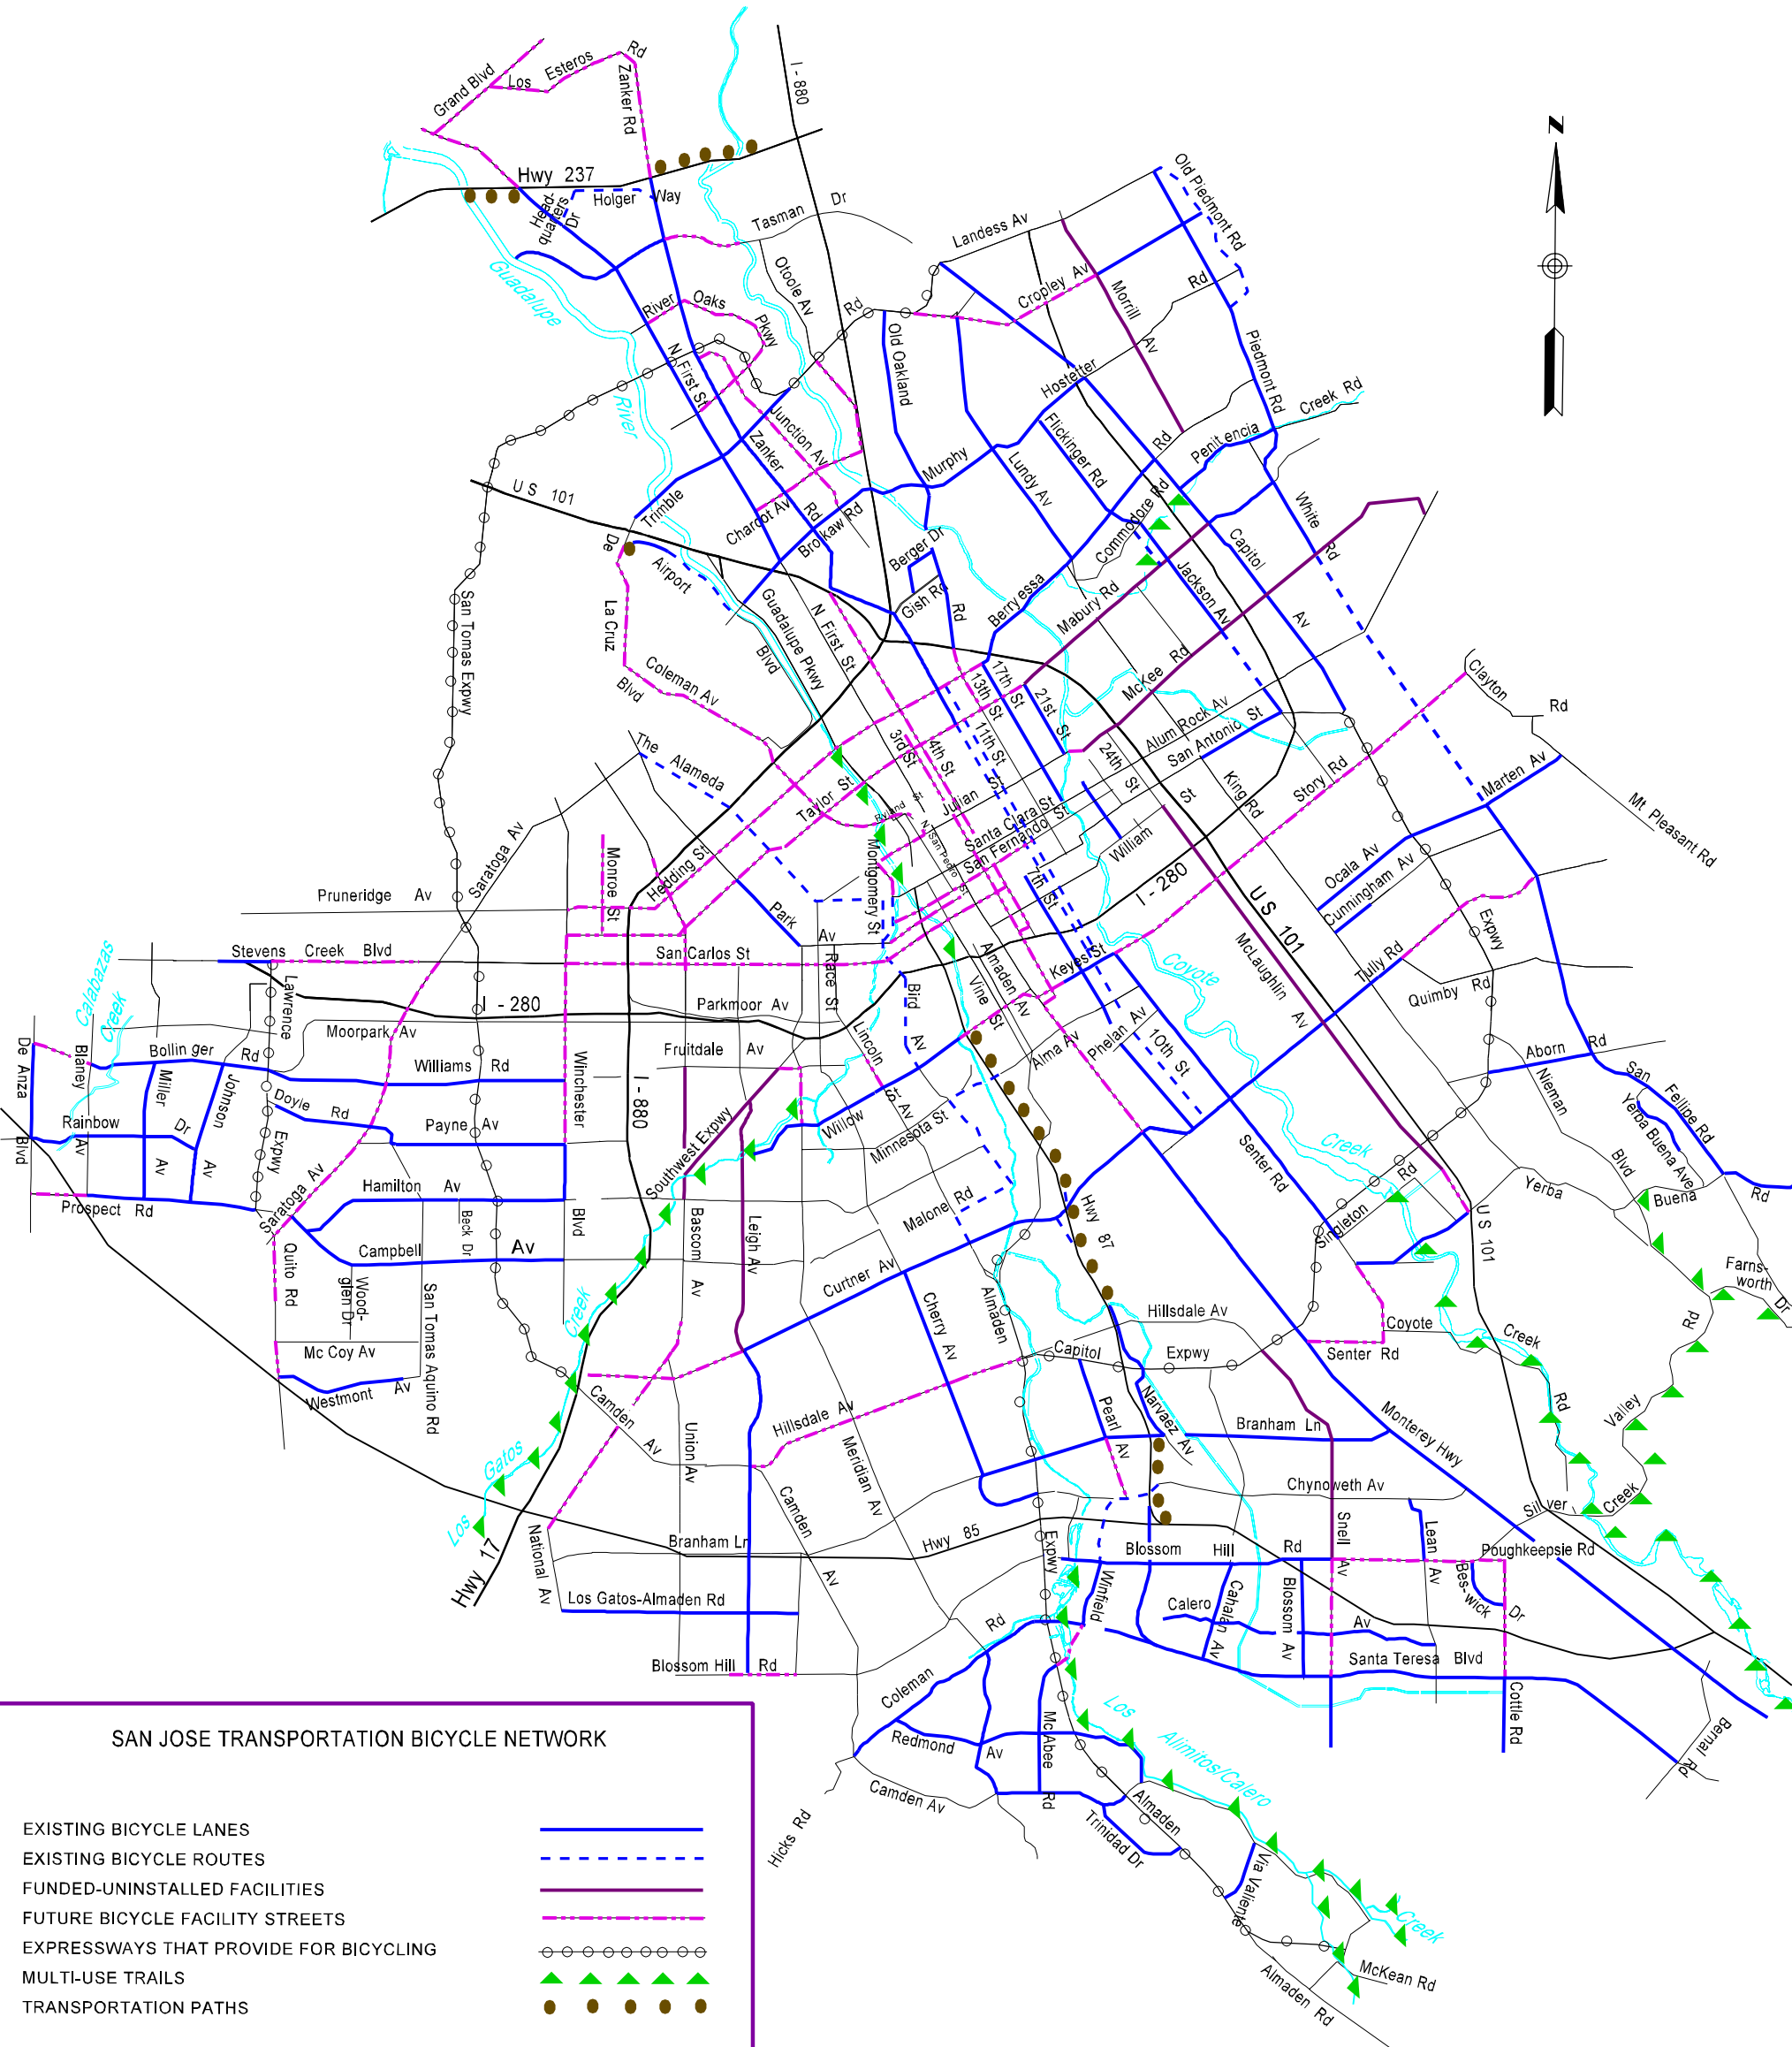

CITY OF SAN JOSE TRANSPORTATION BICYCLE NETWORK

SAN JOSE TRANSPORTATION BICYCLE NETWORK

- EXISTING BICYCLE LANES
- EXISTING BICYCLE ROUTES
- FUNDED-UNINSTALLED FACILITIES
- FUTURE BICYCLE FACILITY STREETS
- EXPRESSWAYS THAT PROVIDE FOR BICYCLING
- MULTI-USE TRAILS
- TRANSPORTATION PATHS